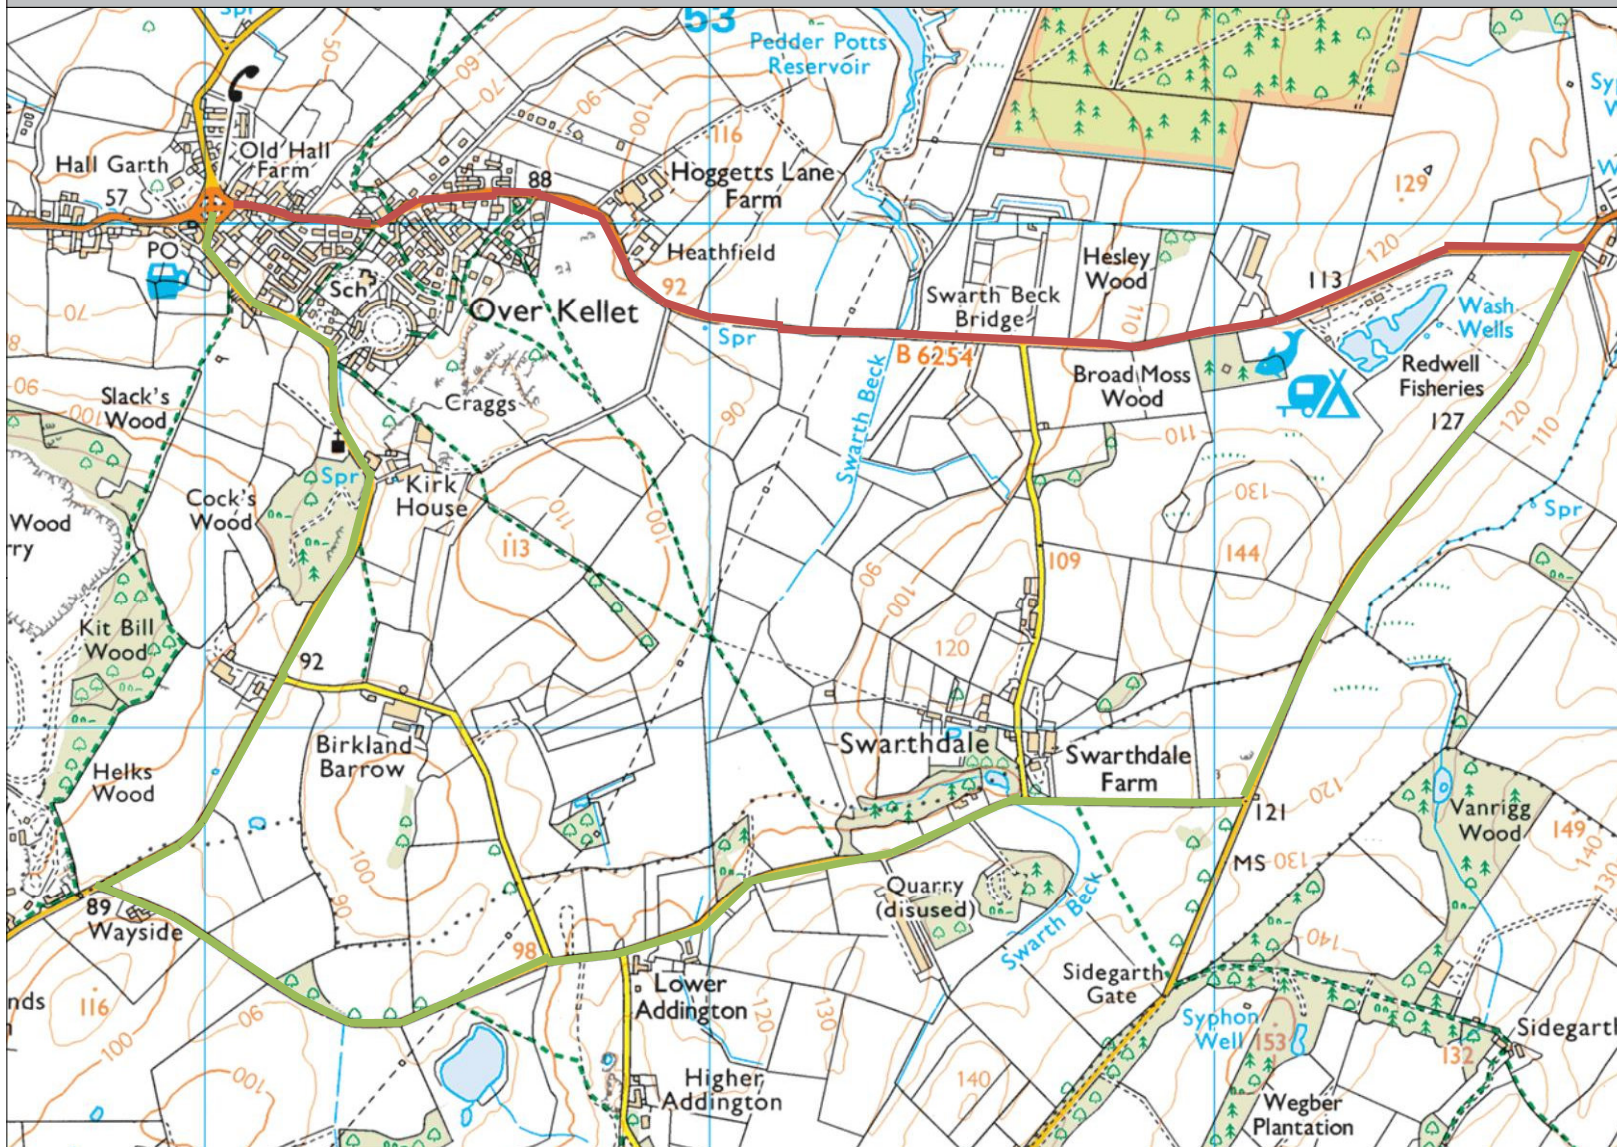

Lancashire Map

Author:

Date Created: 19/03/2021

Map Scale: 1:15,000
Map Centre: 353,219 469,296